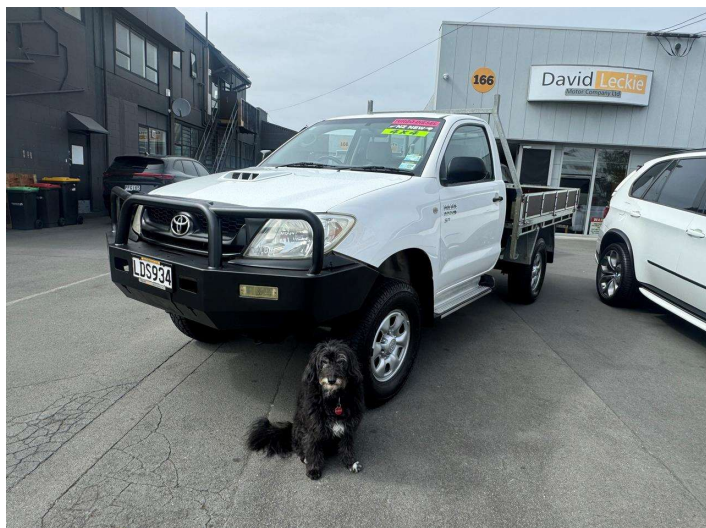

# 2010 Toyota Hilux SR 4X4 Flatdeck

**Purchase Price** **\$21,999**  
Includes GST, Registration & Licensing

Finance may be available on this vehicle. Ask one of our friendly staff for more information.

Body Style  
**2 door, People Movers**

Odometer  
**317,440 km**

Engine  
**3000 cc, Internal Combustion**

Fuel Type  
**Diesel**

Transmission  
**Manual, 4WD**

Wheels  
-

VIN  
**MR0DZ22G200017736**

Interior  
**Grey, Cloth**