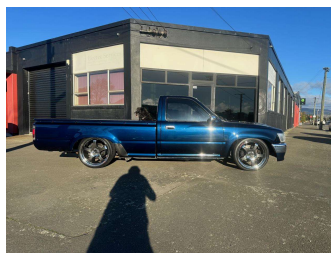

1992 Toyota Hilux

Purchase Price **\$38,999**
Includes GST, Registration & Licensing

Finance may be available on this vehicle. Ask one of our friendly staff for more information.

Gain peace of mind with Mechanical Breakdown Insurance. **Ask us how.**

Top features
 None Listed

Body Style
Ute

Odometer
Odometer is inaccurate

Engine
4000 cc, Internal Combustion

Fuel Type
Petrol

Transmission
5-Speed Manual

Wheels
 -

VIN
 -

Interior
 -

Safety
 -

Reg No.
HWF12

Ext Colour
Grey

History
NZ New, 10 owners

Seats
2 seats

CO2 Emissions
 -

Energy Economy
 -