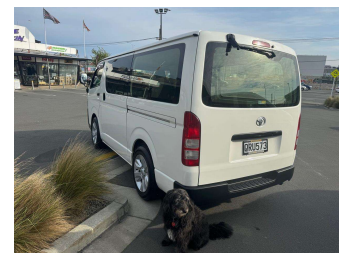

# 2012 Toyota Hiace

**Purchase Price** **\$17,999**  
Includes GST, Registration & Licensing

Finance may be available on this vehicle. Ask one of our friendly staff for more information.

Gain peace of mind with Mechanical Breakdown Insurance. **Ask us how.**

- Top features**
- » ABS Brakes
  - » Air Conditioning
  - » AIRBAGS
  - » Alloys
  - » Central Locking
  - » Electric Windows
  - » Power Steering
  - » Rear Wiper

Body Style  
**5 door, People Movers**