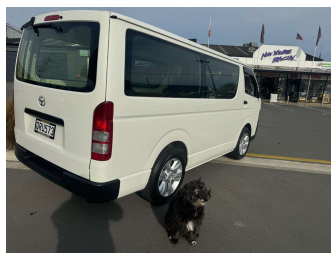

# 2012 Toyota Hiace

**Purchase Price** **\$17,999**  
Includes GST, Registration & Licensing

Finance may be available on this vehicle. Ask one of our friendly staff for more information.

Gain peace of mind with Mechanical Breakdown Insurance. **Ask us how.**