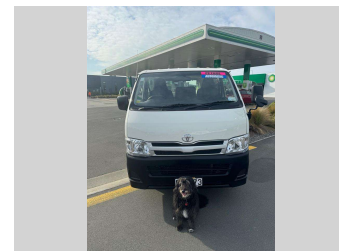

# 2012 Toyota Hiace

**Purchase Price** **\$17,999**  
Includes GST, Registration & Licensing

Finance may be available on this vehicle. Ask one of our friendly staff for more information.

Gain peace of mind with Mechanical Breakdown Insurance. **Ask us how.**