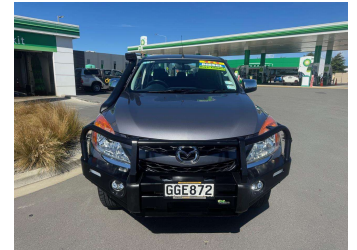

2012 Mazda Bt-50 4WD GSX D/C W/S 6AT

Purchase Price **\$26,999**
Includes GST, Registration & Licensing

Finance may be available on this vehicle. Ask one of our friendly staff for more information.

Gain peace of mind with Mechanical Breakdown Insurance. **Ask us how.**

Body Style
4 door, Ute

Odometer
172,281 km

Engine
3196 cc, Internal Combustion

Fuel Type
Diesel

Transmission
Automatic, 4WD

Wheels
17"

VIN
MM0UP0YF100103636

Interior
Grey, Cloth

Safety
-

Reg No.
GGE872

Ext Colour
Grey

History
NZ New, 3 owners

Seats
5 seats, Cloth

CO2 Emissions
-

Energy Economy
-

Stock ID: 8383