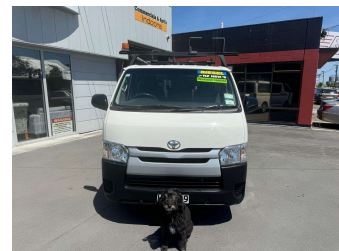

# 2014 Toyota Hiace ZL 3.0TD 4A 3 SEAT

Purchase Price **\$19,999**  
Includes GST, Registration & Licensing

Finance may be available on this vehicle. Ask one of our friendly staff for more information.

Gain peace of mind with Mechanical Breakdown Insurance. **Ask us how.**

**Top features**  
None Listed

Body Style  
**5 door, Van**

Odometer  
**266,993 km**

Engine  
**2982 cc, Internal Combustion**

Fuel Type  
**Diesel**

Transmission  
**Automatic, Rear Wheel**

Wheels  
-

VIN  
**JTFHT02P400134456**

Interior  
-

Safety  
-

Reg No.  
**HLT609**

Ext Colour  
**White**

History  
**NZ New, 3 owners**

Seats  
**3 seats**

CO2 Emissions  
-

Energy Economy  
-