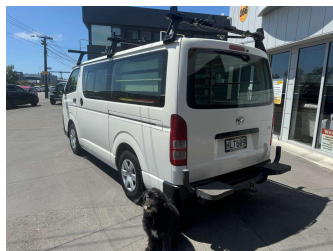

# 2014 Toyota Hiace ZL 3.0TD 4A 3 SEAT

Purchase Price **\$19,999**  
Includes GST, Registration & Licensing

Finance may be available on this vehicle. Ask one of our friendly staff for more information.

Gain peace of mind with Mechanical Breakdown Insurance. **Ask us how.**

**Top features**  
None Listed

Body Style  
**5 door, Van**

Odometer  
**266,993 km**

Engine  
**2982 cc, Internal Combustion**

Fuel Type  
**Diesel**

Transmission  
**Automatic, Rear Wheel**

Wheels  
-

VIN  
**JTFHT02P400134456**