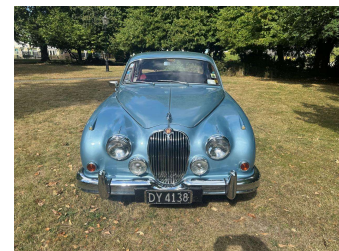

1965 Jaguar 2.4

Purchase Price **\$28,000**
Includes GST, Registration & Licensing

Finance may be available on this vehicle. Ask one of our friendly staff for more information.

Gain peace of mind with Mechanical Breakdown Insurance. **Ask us how.**

Top features
None Listed

Body Style
Sedan

Odometer
90,179 mi

Engine
2483 cc, Internal Combustion

Fuel Type
Petrol

Transmission
4-Speed Manual

Wheels
-

VIN
-

Interior
RED, Leather

Safety
-

Reg No.
DY4138

Ext Colour
Blue

History
NZ New, 6 owners

Seats
5 seats, Leather

CO2 Emissions
-

Energy Economy
-