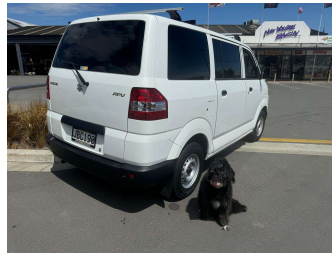

# 2015 Suzuki Apv Coffee Van

**Purchase Price** **\$14,999**  
Includes GST, Registration & Licensing

Finance may be available on this vehicle. Ask one of our friendly staff for more information.

Gain peace of mind with Mechanical Breakdown Insurance. **Ask us how.**

**Top features**

- » ABS Brakes
- » Air Conditioning
- » CD(s)
- » Central Locking
- » Electric Mirrors
- » Power Steering
- » Rear Wiper
- » Roof Rack
- » Tow Bar

Body Style  
**5 door, People Movers**